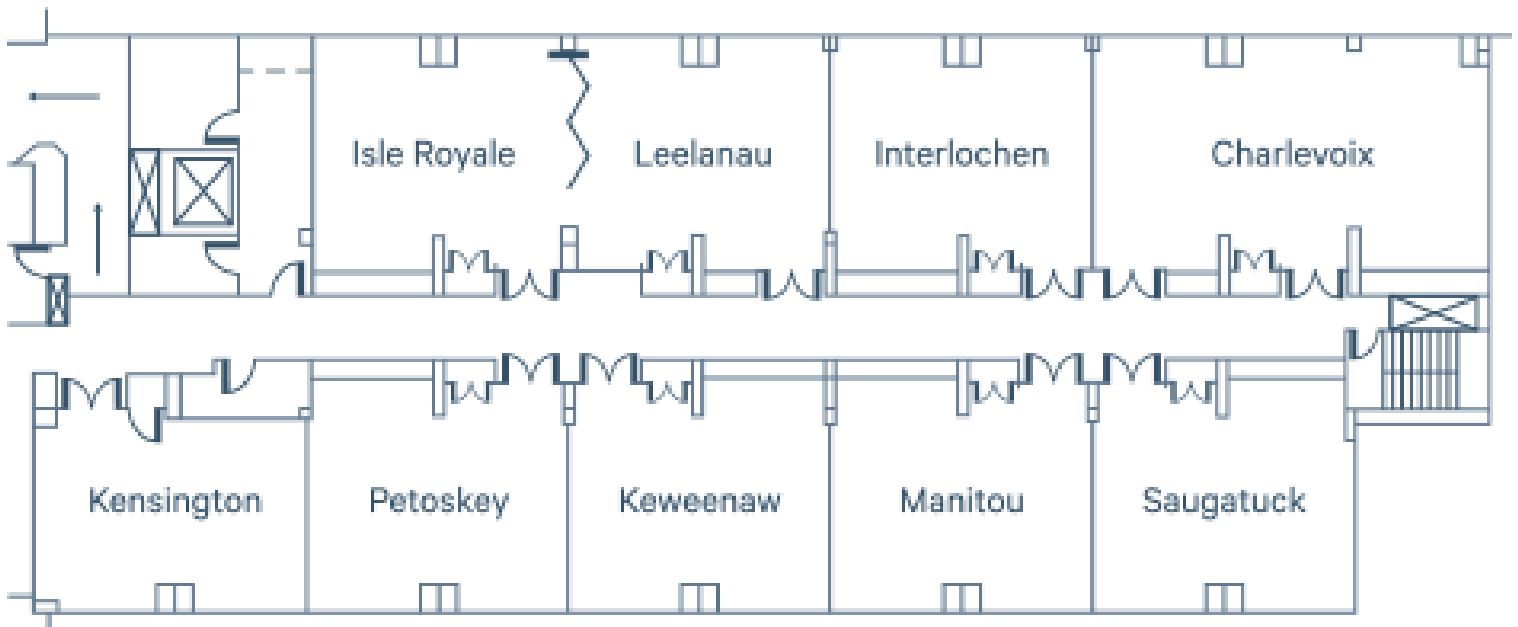

FIRST FLOOR

Sheraton®

DETROIT NOVI HOTEL

	Sq. Ft	Ceiling Height	Theatre	Classroom	Conference	U Shape	Banquet
Great Lakes Ballroom	8778	11.8'	800	400	190	-	550
Ballroom A	1716	11.8'	120	80	40	40	100
Ballroom B	2178	11.8'	240	120	50	40	150
Ballroom C	2178	11.8'	240	120	50	40	150
Ballroom D	2178	11.8'	240	120	50	40	150
St. Clair	1815	8'	120	72	40	40	110
Mackinac	2126	10'	60	60	35	30	200
Marquette	1320	9.3'	120	60	30	30	70
Boardroom	386	8'	-	-	12	-	-

SECOND FLOOR

Sheraton[®]

DETROIT NOVI HOTEL

	Sq. Ft	Ceiling Height	Theatre	Classroom	Conference	U Shape	Banquet
Kensington	520	8'	30	21	15	20	30
Petoskey	615	8'	45	24	20	25	40
Isle Royale	615	8'	45	24	20	25	40
Leelanau	615	8'	45	24	20	25	40
Keweenaw	615	8'	45	24	20	25	40
Manitou	615	8'	45	24	20	25	40
Interlochen	615	8'	45	24	20	25	40
Saugatuck	615	8'	45	24	20	25	40
Charlevoix	930	8'	60	36	30	30	50