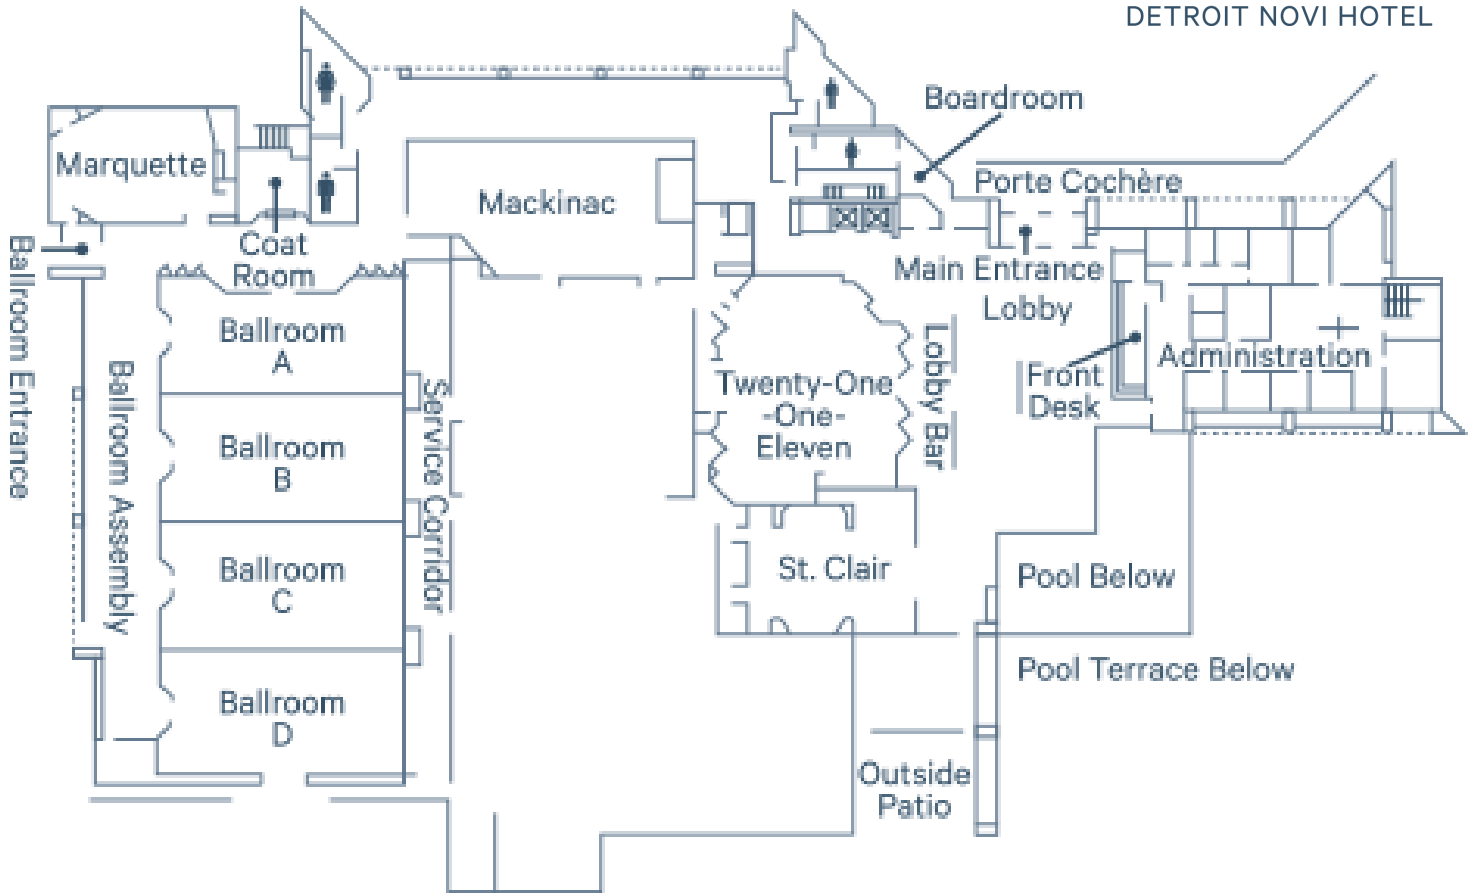

FIRST FLOOR

Sheraton®

DETROIT NOVI HOTEL

	Sq. Ft	Ceiling Height	Theatre	Classroom	Conference	U Shape	Banquet
Great Lakes Ballroom	8778	11.8'	800	400	190	-	550
Ballroom A	1716	11.8'	120	80	40	40	100
Ballroom B	2178	11.8'	240	120	50	40	150
Ballroom C	2178	11.8'	240	120	50	40	150
Ballroom D	2178	11.8'	240	120	50	40	150
St. Clair	1815	8'	120	72	40	40	110
Mackinac	2126	10'	60	60	35	30	200
Marquette	1320	9.3'	120	60	30	30	70
Boardroom	386	8'	-	-	12	-	-

SECOND FLOOR

Sheraton[®]

DETROIT NOVI HOTEL

	Sq. Ft	Ceiling Height	Theatre	Classroom	Conference	U Shape	Banquet
Kensington	520	8'	30	21	15	20	30
Petoskey	615	8'	45	24	20	25	40
Isle Royale	615	8'	45	24	20	25	40
Leelanau	615	8'	45	24	20	25	40
Keweenaw	615	8'	45	24	20	25	40
Manitou	615	8'	45	24	20	25	40
Interlochen	615	8'	45	24	20	25	40
Saugatuck	615	8'	45	24	20	25	40
Charlevoix	930	8'	60	36	30	30	50